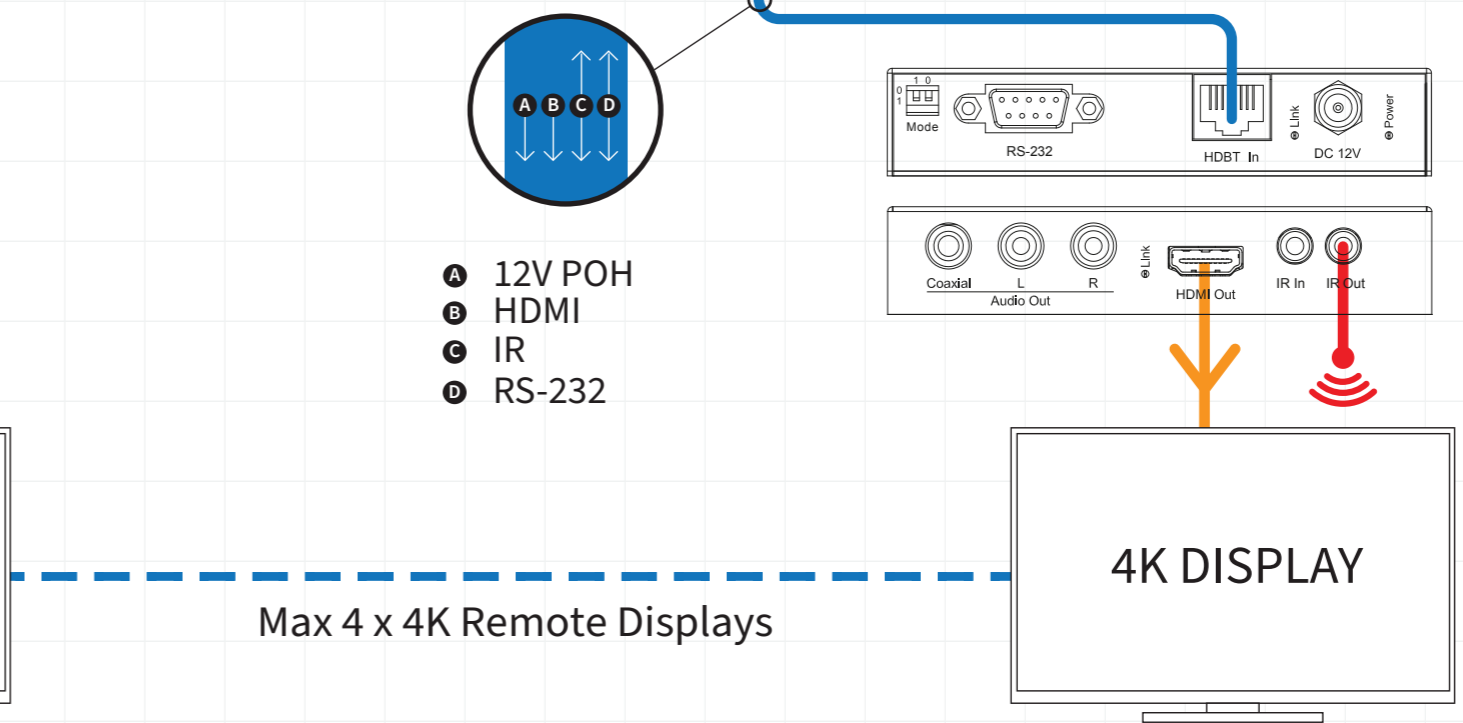

Example Schematic
HSP14CS-V2

- HDMI
- Cat6/6a/7
- Audio
- IR Cable