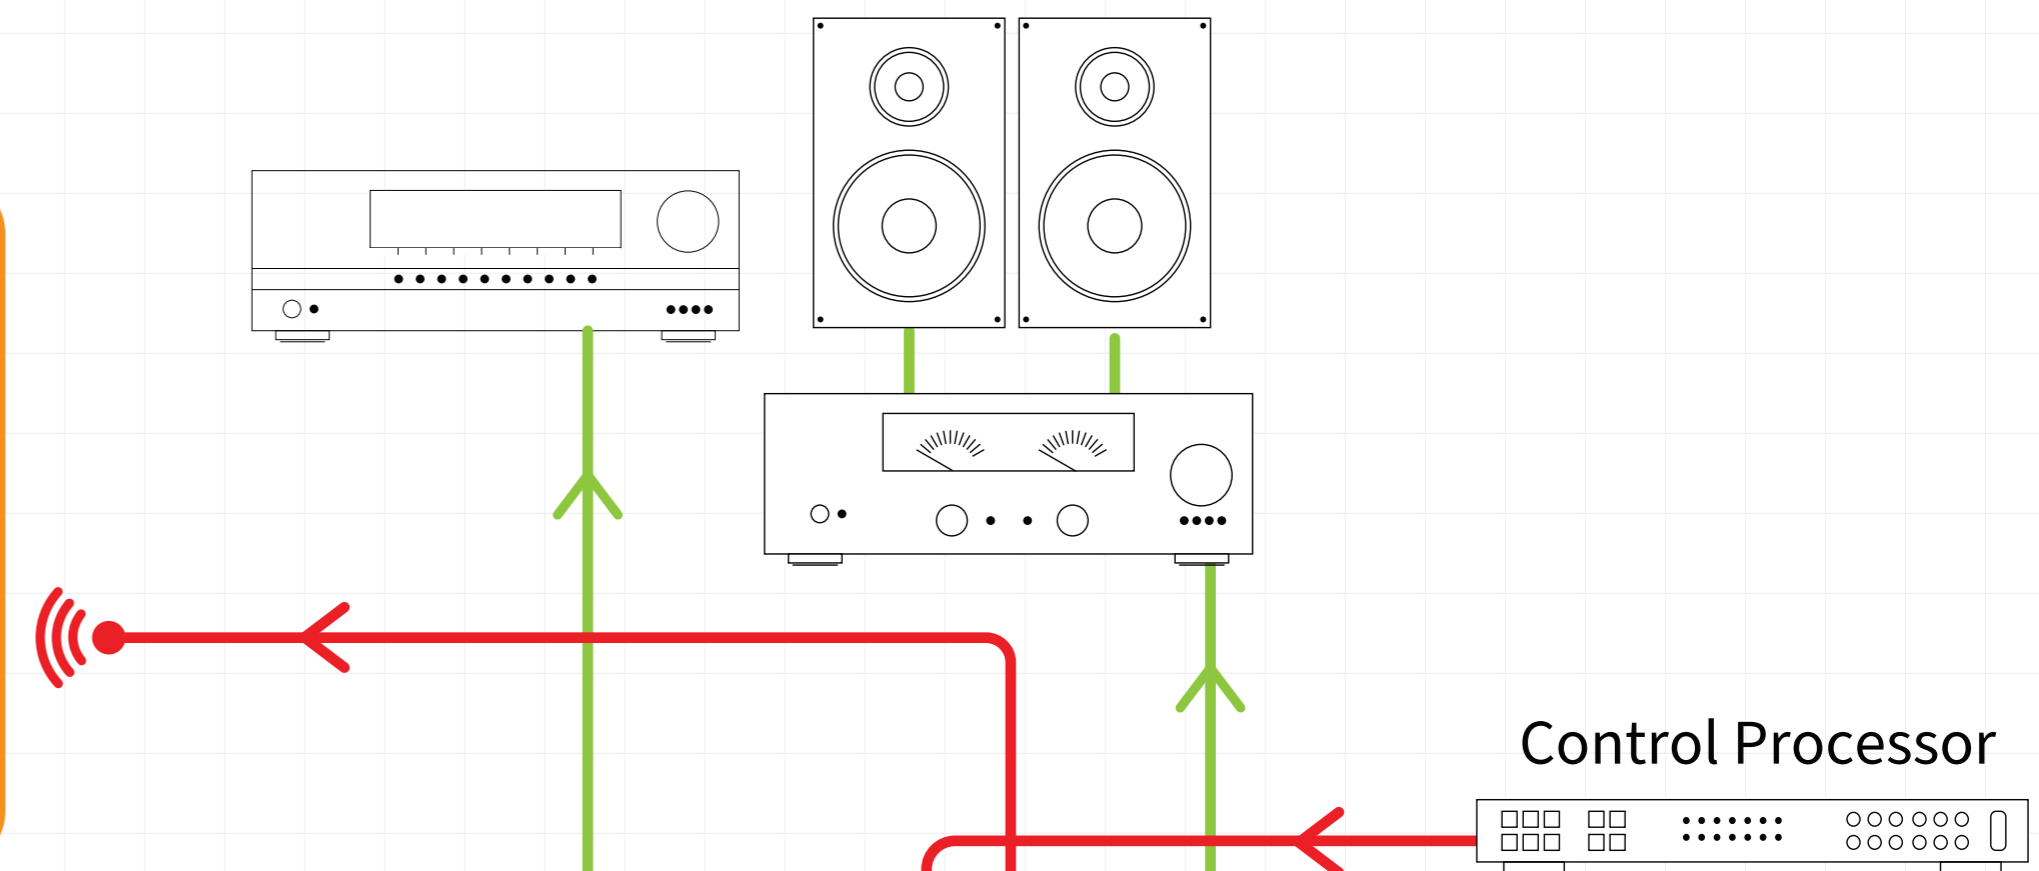

Example Schematic
HSP14CS-V2

- HDMI
- Cat6/6a/7
- Audio
- IR Cable