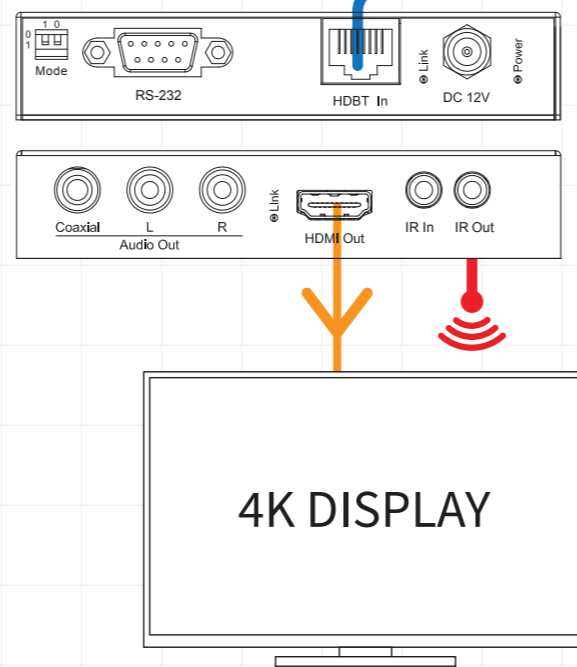

Example Schematic
HSP14CS-V2

- HDMI
- Cat6/6a/7
- Audio
- IR Cable