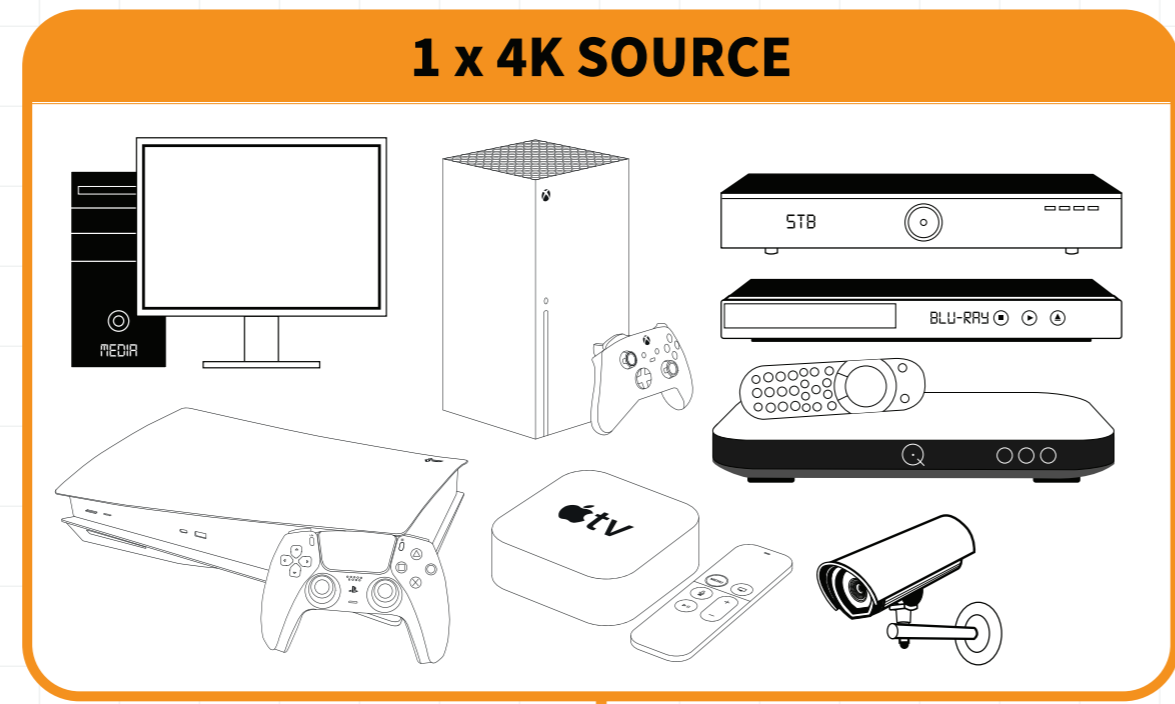

Example Schematic
HSP14CS-V2

- HDMI
- Cat6/6a/7
- Audio
- IR Cable